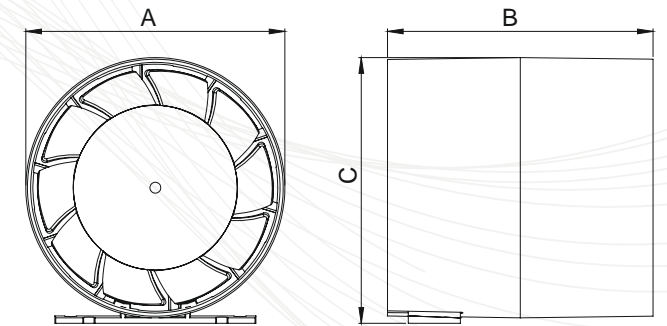

[mm]	Arc 100	Arc 120	Arc 150
A	99.5	119.5	149.5
B	102	102	102
C	102	122	152

BACK