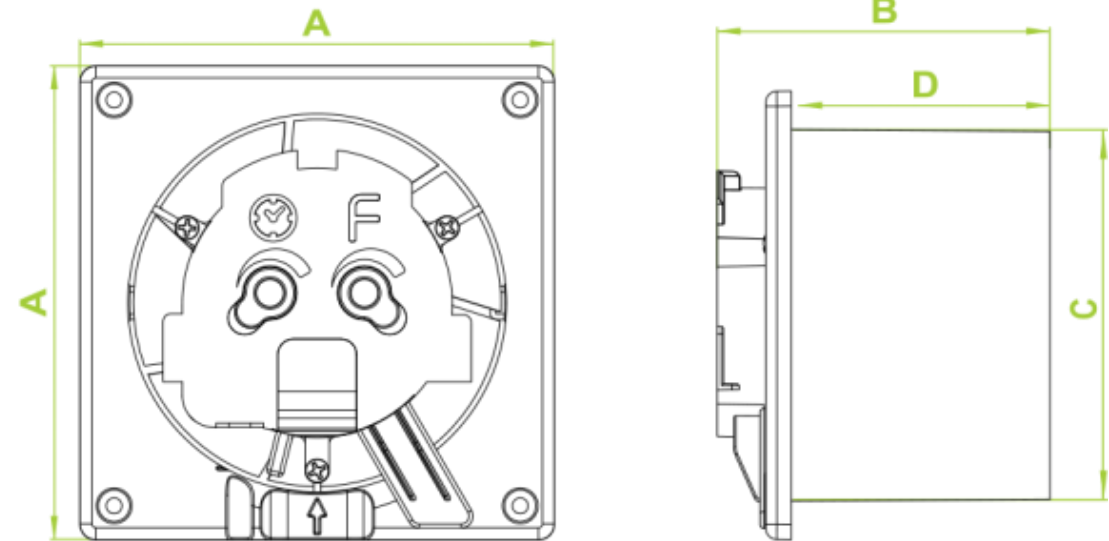

dRim technical specification

-  **S** Standard
-  **PS** Pulling switcher
-  **TS** Timer sensor
-  **DTS** Delayed timer
-  **HS** Higro sensor +timer sensor
-  **RMS** Movement sensor
-  **F** Filter
-  **BB** Ball bearing