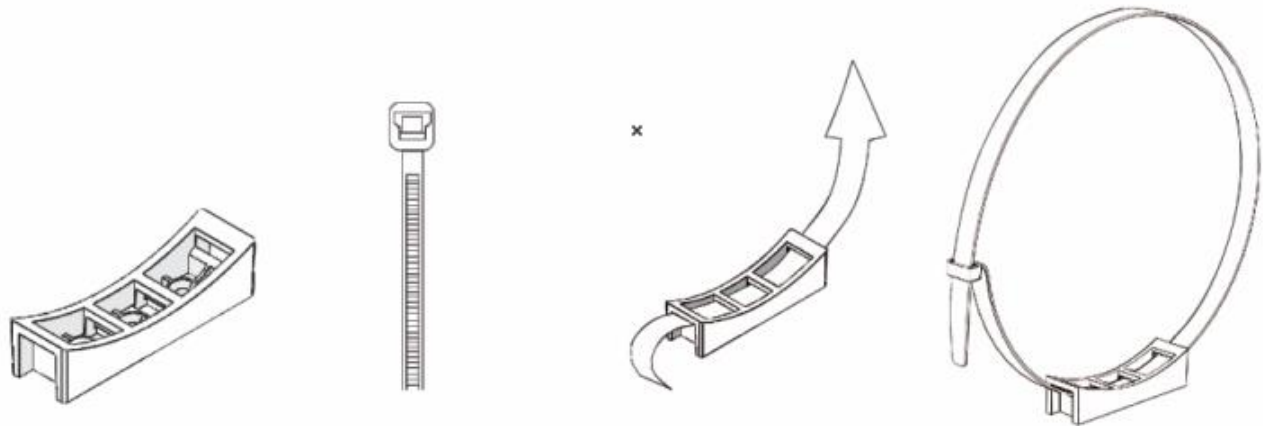

Pipe holder

- Packed with 2 coable ties or you can choose kind of cable tie you'll use
- Can be used for every duct shape and size