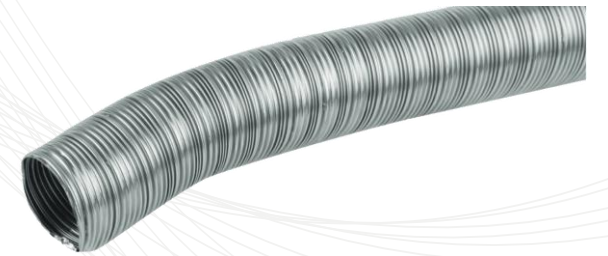

Connectors

Steel ventilation elements

Chimney cowl

Spherical chimney cowl

Chimney cap

Aluminium pipe

Contact us

airRoxy Sp. z o.o.