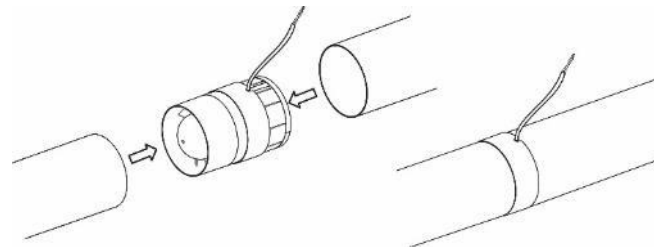

S

standard (włączany ręcznie) /
standard /
стандарт

BB

łożysko kulkowe /
ball bearing /
шариковый подшипник