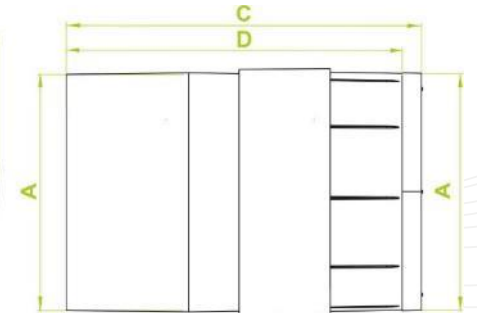

S

standard (włączany ręcznie) /
standard /
стандарт

BB

łożysko kulkowe /
ball bearing /
шариковый подшипник