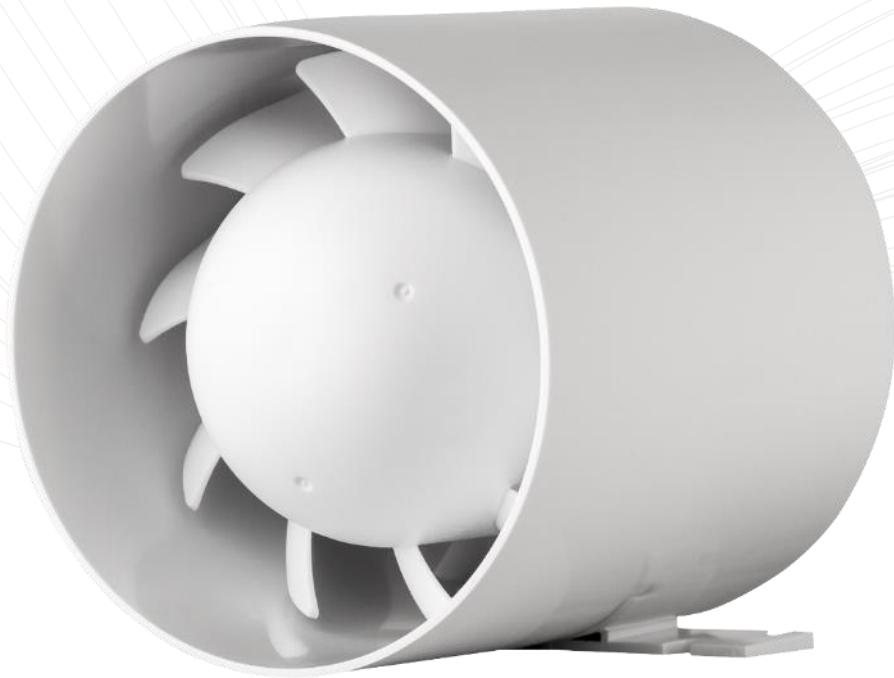

[mm]	Arid 100	Arid 120	Arid 150
A	148	166.5	197
B	107.5	107.5	107.5
C	100	120	150
D	85	85	85

BACK

aRc duct fan

Domestic duct fan

- It is placed **inside duct**
- Due to **special foot** it can be set on
- It has **bal bearing**, so it can be placed vertically