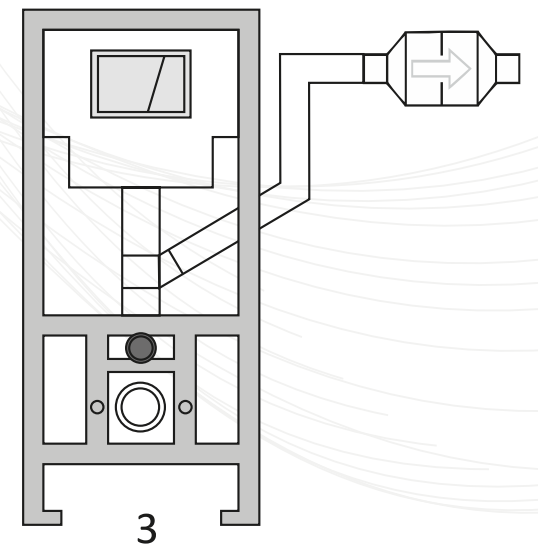

BioVent WC

Odor exhaust – BioVent WC gives you ability to use the toilet odorlessly without opening windows or using air fresheners as most of them have huge impact on our health causing allergies, skin disease and other health problems. Instead of using air fresheners install BioVent WC which works similarly to kitchen hood.

No air freshener

No window opened

No fragrance cube